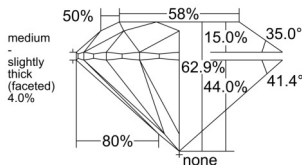

GIA®

FACSIMILE

GIA REPORT 2557304267

Verify this report at GIA.edu

GIA NATURAL DIAMOND DOSSIER®

May 20, 2026
GIA Report Number 2557304267
Shape and Cutting Style ..... Round Brilliant
Measurements ..... 6.13 - 6.17 x 3.87 mm

GRADING RESULTS

Carat Weight ..... 0.90 carat
Color Grade ..... E
Clarity Grade VS1
Cut Grade ..... Excellent

ADDITIONAL GRADING INFORMATION

Polish ..... Excellent
Symmetry ..... Excellent
Fluorescence ..... None
Clarity Characteristics ..... Cloud, Feather, Pinpoint
Inscription(s): GIA 2557304267

PROPORTIONS

GRADING SCALES

GIA COLOR SCALE

COLORLESS	D
	E
	F
	G
	H
	I
	J
NEAR COLORLESS	K
	L
FAIN	M
	N
	O
	P
VERY LIGHT	Q
	R
	S
	T
	U
	V
	W
	X
	Y
LIGHT	Z

GIA CLARITY SCALE

	FLAWLESS
	INTERNALLY FLAWLESS
VERY VERY SLIGHTLY INCLUDED	VVS₁
	VVS₂
VERY SLIGHTLY INCLUDED	VS₁
	VS₂
SLIGHTLY INCLUDED	SI₁
	SI₂
	I₁
	I₂
INCLUDED	I₃

GIA CUT SCALE

	EXCELLENT
	VERY GOOD
	GOOD
	FAIR
	POOR