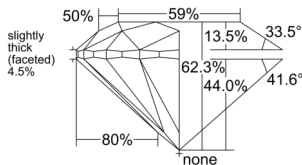

GIA®

FACSIMILE

GIA REPORT 2557304546

Verify this report at GIA.edu

GIA NATURAL DIAMOND DOSSIER®

May 20, 2026
GIA Report Number 2557304546
Shape and Cutting Style ..... Round Brilliant
Measurements ..... 4.55 - 4.57 x 2.84 mm

GRADING RESULTS

Carat Weight ..... 0.36 carat
Color Grade ..... H
Clarity Grade VVS1
Cut Grade ..... Excellent

ADDITIONAL GRADING INFORMATION

Polish ..... Excellent
Symmetry ..... Excellent
Fluorescence ..... None
Clarity Characteristics ..... Pinpoint, Feather
Inscription(s): GIA 2557304546

PROPORTIONS

Profile to actual proportions