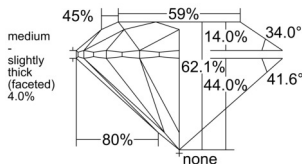

GIA®

FACSIMILE

GIA REPORT 2557309816

Verify this report at GIA.edu

GIA NATURAL DIAMOND DOSSIER®

May 22, 2026
GIA Report Number 2557309816
Shape and Cutting Style ..... Round Brilliant
Measurements ..... 4.91 - 4.93 x 3.06 mm

GRADING RESULTS

Carat Weight ..... 0.45 carat
Color Grade ..... K
Clarity Grade VS1
Cut Grade ..... Excellent

ADDITIONAL GRADING INFORMATION

Polish ..... Excellent
Symmetry ..... Excellent
Fluorescence ..... None
Clarity Characteristics ..... Feather, Pinpoint, Needle
Inscription(s): GIA 2557309816

PROPORTIONS

Profile to actual proportions