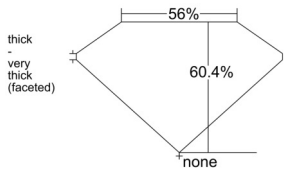

GIA®

FACSIMILE

GIA REPORT 2557319263

Verify this report at GIA.edu

GIA NATURAL DIAMOND DOSSIER®

May 22, 2026
GIA Report Number 2557319263
Shape and Cutting Style ..... Heart Brilliant
Measurements ..... 5.52 x 6.10 x 3.68 mm

GRADING RESULTS

Carat Weight ..... 0.71 carat
Color Grade ..... F
Clarity Grade VS1

ADDITIONAL GRADING INFORMATION

Polish ..... Excellent
Symmetry ..... Excellent
Fluorescence ..... Faint
Clarity Characteristics..... Crystal, Feather, Needle, Pinpoint
Inscription(s): GIA 2557319263

PROPORTIONS

Profile not to actual proportions

GRADING SCALES

GIA COLOR SCALE		GIA CLARITY SCALE	
COLORLESS	D	VERY VERY SLIGHTLY INCLUDED	FLAWLESS
	E		INTERNALLY FLAWLESS
	F		VVS₁
	G		VVS₂
	H		VS₁
	I		VS₂
	J		SI₁
	K		SI₂
	L		I₁
	M		I₂
NEAR COLORLESS	N	SLIGHTLY INCLUDED	I₃
	O		
	P		
	Q		
FAINT	R		
	S		
	T		
	U		
VERY LIGHT	V		
	W		
	X		
	Y		
LIGHT	Z