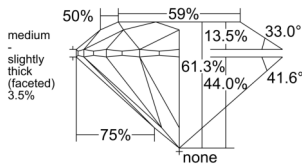

GIA®

FACSIMILE

GIA REPORT 2557321476

Verify this report at GIA.edu

GIA NATURAL DIAMOND DOSSIER®

May 28, 2026
GIA Report Number 2557321476
Shape and Cutting Style ..... Round Brilliant
Measurements ..... 4.74 - 4.77 x 2.92 mm

GRADING RESULTS

Carat Weight ..... 0.40 carat
Color Grade ..... D
Clarity Grade VS2
Cut Grade ..... Excellent

ADDITIONAL GRADING INFORMATION

Polish ..... Excellent
Symmetry ..... Excellent
Fluorescence ..... None
Clarity Characteristics ..... Cloud, Crystal
Inscription(s): GIA 2557321476

PROPORTIONS

Profile to actual proportions

GRADING SCALES

GIA COLOR SCALE	GIA CLARITY SCALE	GIA CUT SCALE	
D	FLAWLESS	EXCELLENT	
E	INTERNALLY FLAWLESS		
F		VVS₁	VERY GOOD
G	VVS₂		
H	VS₁	GOOD	
I	VS₂		
J	SI₁	FAIR	
K	SI₂		
L	I₁	POOR	
M	I₂		
N	I₃		
O			
P			
Q			
R			
S			
T			
U			
V			
W			
X			
Y			
Z