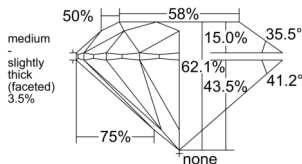

GIA®

FACSIMILE

GIA REPORT 2557321482

Verify this report at GIA.edu

GIA NATURAL DIAMOND DOSSIER®

May 28, 2026
GIA Report Number 2557321482
Shape and Cutting Style ..... Round Brilliant
Measurements ..... 4.72 - 4.76 x 2.95 mm

GRADING RESULTS

Carat Weight ..... 0.41 carat
Color Grade ..... E
Clarity Grade VS1
Cut Grade ..... Excellent

ADDITIONAL GRADING INFORMATION

Polish ..... Excellent
Symmetry ..... Excellent
Fluorescence ..... None
Clarity Characteristics..... Crystal, Feather, Cloud, Pinpoint
Inscription(s): GIA 2557321482

PROPORTIONS

Profile to actual proportions

GRADING SCALES

GIA COLOR SCALE	GIA CLARITY SCALE	GIA CUT SCALE
D	FLAWLESS	EXCELLENT
E	FLAWLESS	
F	INTERNALLY FLAWLESS	VERY GOOD
G	FLAWLESS	
H	VVS₁	GOOD
I	VVS₂	
J	VS₁	FAIR
K	VS₂	
L	SI₁	POOR
M	SI₂	
N	I₁	
O	I₂	
P	I₃	
Q		
R		
S		
T		
U		
V		
W		
X		
Y		
Z