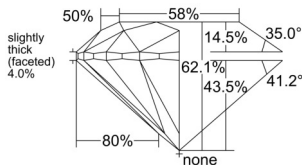

GIA®

FACSIMILE

GIA REPORT 2557332641

Verify this report at GIA.edu

GIA NATURAL DIAMOND DOSSIER®

May 25, 2026
GIA Report Number 2557332641
Shape and Cutting Style ..... Round Brilliant
Measurements ..... 4.51 - 4.53 x 2.81 mm

GRADING RESULTS

Carat Weight ..... 0.35 carat
Color Grade L
Clarity Grade VS1
Cut Grade ..... Excellent

ADDITIONAL GRADING INFORMATION

Polish ..... Excellent
Symmetry ..... Excellent
Fluorescence ..... None
Clarity Characteristics ..... Feather, Pinpoint
Inscription(s): GIA 2557332641

PROPORTIONS

Profile to actual proportions

GRADING SCALES

GIA COLOR SCALE	GIA CLARITY SCALE	GIA CUT SCALE	
D	FLAWLESS	EXCELLENT	
E	INTERNALLY FLAWLESS		
F		VVS₁	VERY GOOD
G	VVS₂		
H	VS₁	GOOD	
I	VS₂		
J	SI₁	FAIR	
K	SI₂		
L	I₁	POOR	
M	I₂		
N	I₃		
O			
P			
Q			
R			
S			
T			
U			
V			
W			
X			
Y			
Z