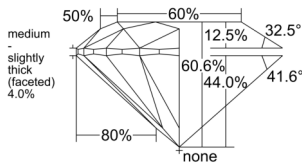

GIA®

FACSIMILE

GIA REPORT 2557333444

Verify this report at GIA.edu

GIA NATURAL DIAMOND DOSSIER®

May 25, 2026
GIA Report Number 2557333444
Shape and Cutting Style ..... Round Brilliant
Measurements ..... 4.33 - 4.35 x 2.63 mm

GRADING RESULTS

Carat Weight ..... 0.30 carat
Color Grade I
Clarity Grade VVS1
Cut Grade ..... Excellent

ADDITIONAL GRADING INFORMATION

Polish ..... Excellent
Symmetry ..... Excellent
Fluorescence ..... None
Clarity Characteristics ..... Pinpoint, Feather
Inscription(s): GIA 2557333444

PROPORTIONS

Profile to actual proportions