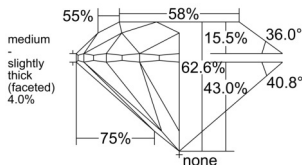

GIA®

FACSIMILE

GIA REPORT 2557337808

Verify this report at GIA.edu

GIA NATURAL DIAMOND DOSSIER®

May 25, 2026
GIA Report Number 2557337808
Shape and Cutting Style ..... Round Brilliant
Measurements ..... 5.60 - 5.64 x 3.52 mm

GRADING RESULTS

Carat Weight ..... 0.70 carat
Color Grade I
Clarity Grade VS1
Cut Grade ..... Excellent

ADDITIONAL GRADING INFORMATION

Polish ..... Excellent
Symmetry ..... Excellent
Fluorescence ..... Medium Blue
Clarity Characteristics..... Feather, Indented Natural, Pinpoint
Inscription(s): GIA 2557337808

PROPORTIONS

Profile to actual proportions

GRADING SCALES

GIA COLOR SCALE	GIA CLARITY SCALE	GIA CUT SCALE	
D	FLAWLESS	EXCELLENT	
E	INTERNALLY FLAWLESS		
F		VVS₁	VERY GOOD
G	VVS₂		
H	VS₁	GOOD	
I	VS₂		
J	SI₁	FAIR	
K	SI₂		
L	I₁	POOR	
M	I₂		
N	I₃		
O			
P			
Q			
R			
S			
T			
U			
V			
W			
X			
Y			
Z