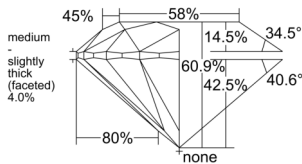

GIA®

FACSIMILE

GIA REPORT 2557341724

Verify this report at GIA.edu

GIA NATURAL DIAMOND DOSSIER®

May 26, 2026
GIA Report Number 2557341724
Shape and Cutting Style ..... Round Brilliant
Measurements ..... 5.52 - 5.53 x 3.37 mm

GRADING RESULTS

Carat Weight ..... 0.63 carat
Color Grade ..... G
Clarity Grade VS2
Cut Grade ..... Excellent

ADDITIONAL GRADING INFORMATION

Polish ..... Excellent
Symmetry ..... Excellent
Fluorescence ..... None
Clarity Characteristics ..... Cloud, Crystal, Feather
Inspection(s): GIA 2557341724

PROPORTIONS

Profile to actual proportions

GRADING SCALES

GIA COLOR SCALE

COLOREDNESS	D
	E
	F
	G
	H
	I
	J
NEAR COLORLESS	K
	L
Faint	M
	N
	O
	P
	Q
Very Light	R
	S
	T
	U
	V
	W
	X
	Y
Light	Z

GIA CLARITY SCALE

FLAWLESS	INTERNAL FLAWLESS	
		FLAWLESS
VERY VERY SLIGHTLY INCLUDED	VVS₁	
	VVS₂	
VERY SLIGHTLY INCLUDED	VS₁	
	VS₂	
SLIGHTLY INCLUDED	SI₁	
	SI₂	
INCLUDED	I₁	
	I₂	
	I₃	

GIA CUT SCALE

EXCELLENT	
	VERY GOOD
GOOD	
FAIR	
POOR