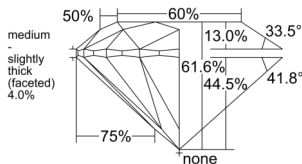

GIA®

FACSIMILE

GIA REPORT 2557347676

Verify this report at GIA.edu

GIA NATURAL DIAMOND DOSSIER®

May 26, 2026
GIA Report Number 2557347676
Shape and Cutting Style ..... Round Brilliant
Measurements ..... 4.84 - 4.88 x 3.00 mm

GRADING RESULTS

Carat Weight ..... 0.43 carat
Color Grade ..... F
Clarity Grade VS1
Cut Grade ..... Excellent

ADDITIONAL GRADING INFORMATION

Polish ..... Excellent
Symmetry ..... Excellent
Fluorescence ..... None
Clarity Characteristics..... Cloud, Feather, Crystal, Pinpoint
Inscription(s): GIA 2557347676

PROPORTIONS

Profile to actual proportions