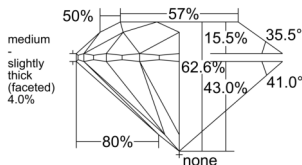

GIA®

FACSIMILE

GIA REPORT 2557348590

Verify this report at GIA.edu

GIA NATURAL DIAMOND DOSSIER®

May 28, 2026
GIA Report Number 2557348590
Shape and Cutting Style ..... Round Brilliant
Measurements ..... 4.73 - 4.76 x 2.97 mm

GRADING RESULTS

Carat Weight ..... 0.41 carat
Color Grade ..... D
Clarity Grade VVS1
Cut Grade ..... Excellent

ADDITIONAL GRADING INFORMATION

Polish ..... Excellent
Symmetry ..... Excellent
Fluorescence ..... Faint
Clarity Characteristics ..... Pinpoint
Inscription(s): GIA 2557348590

PROPORTIONS

GRADING SCALES

GIA COLOR SCALE	GIA CLARITY SCALE	GIA CUT SCALE
COLOURLESS D	FLAWLESS	EXCELLENT
E	INTERNALLY FLAWLESS	
F	VVS₁	VERY GOOD
G		
H	VVS₂	GOOD
I	VS₁	
J	VS₂	FAIR
K	SI₁	
L	SI₂	POOR
M	I₁	
N	I₂	
O	I₃	
P		
Q		
R		
S		
T		
U		
V		
W		
X		
Y		
Z