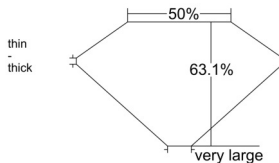

GIA®

FACSIMILE

GIA REPORT 2557349458

Verify this report at GIA.edu

GIA NATURAL DIAMOND DOSSIER®

May 28, 2026
GIA Report Number 2557349458
Shape and Cutting Style ..... Old Mine Brilliant
Measurements ..... 6.39 x 5.11 x 3.22 mm

GRADING RESULTS

Carat Weight ..... 0.84 carat
Color Grade L
Clarity Grade VVS2

ADDITIONAL GRADING INFORMATION

Polish ..... Excellent
Symmetry ..... Excellent
Fluorescence ..... None
Clarity Characteristics ..... Pinpoint
Inscription(s): GIA 2557349458

PROPORTIONS

Profile not to actual proportions

GRADING SCALES

GIA COLOR SCALE		GIA CLARITY SCALE			
COLORLESS	D	VERY VERY SLIGHTLY INCLUDED	FLAWLESS		
	E		INTERNALLY FLAWLESS		
	F	VERY SLIGHTLY INCLUDED	VVS₁		
	G		VVS₂		
	H		VS₁		
	NEAR COLORLESS	I	SLIGHTLY INCLUDED	VS₂	
		J		SI₁	
		FAINT	K	INCLUDED	SI₂
			L		I₁
			M		I₂
VERT LIGHT	N	LIGHT	I₃		
	O				
	P				
	Q				
	R