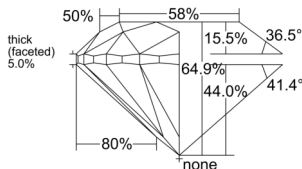

GIA®

FACSIMILE

GIA REPORT 2557355983

Verify this report at GIA.edu

GIA NATURAL DIAMOND DOSSIER®

May 27, 2026
GIA Report Number 2557355983
Shape and Cutting Style ..... Round Brilliant
Measurements ..... 4.59 - 4.64 x 3.00 mm

GRADING RESULTS

Carat Weight ..... 0.40 carat
Color Grade I
Clarity Grade VS1
Cut Grade ..... Very Good

ADDITIONAL GRADING INFORMATION

Polish ..... Excellent
Symmetry ..... Very Good
Fluorescence ..... Medium Blue
Clarity Characteristics..... Crystal, Needle, Feather, Pinpoint
Inscription(s): GIA 2557355983

PROPORTIONS

Profile to actual proportions

GRADING SCALES

GIA COLOR SCALE	GIA CLARITY SCALE	GIA CUT SCALE	
D	FLAWLESS	EXCELLENT	
E	INTERNALLY FLAWLESS		
F		VVS₁	VERY GOOD
G	VVS₂		
H	VS₁	GOOD	
I	VS₂		
J	SI₁	FAIR	
K	SI₂		
L	I₁	POOR	
M			
N			
O	I₂		
P			
Q			
R	I₃		
S			
T			
U			
V			
W			
X			
Y			
Z