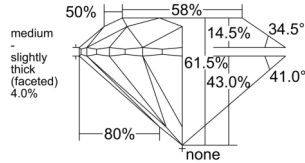

GIA®

FACSIMILE

GIA REPORT 2557363319

Verify this report at gia.edu

GIA NATURAL DIAMOND DOSSIER®

May 27, 2026
GIA Report Number 2557363319
Shape and Cutting Style ..... Round Brilliant
Measurements ..... 4.73 - 4.76 x 2.92 mm

GRADING RESULTS

Carat Weight ..... 0.40 carat
Color Grade ..... G
Clarity Grade VS1
Cut Grade ..... Excellent

ADDITIONAL GRADING INFORMATION

Polish ..... Excellent
Symmetry ..... Excellent
Fluorescence ..... None
Clarity Characteristics ..... Cloud, Feather, Pinpoint
Inscription(s): GIA 2557363319

PROPORTIONS

Profile to actual proportions

GRADING SCALES

GIA COLOR SCALE	GIA CLARITY SCALE	GIA CUT SCALE	
D	FLAWLESS	EXCELLENT	
E	INTERNALLY FLAWLESS		
F		VVS₁	VERY GOOD
G	VVS₂		
H	VS₁	GOOD	
I	VS₂		
J	SI₁	FAIR	
K	SI₂		
L	I₁	POOR	
M	I₂		
N	I₃		
O			
P			
Q			
R			
S			
T			
U			
V			
W			
X			
Y			
Z