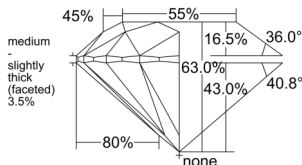

GIA®

FACSIMILE

GIA REPORT 2557364102

Verify this report at GIA.edu

GIA NATURAL DIAMOND DOSSIER®

May 28, 2026
GIA Report Number 2557364102
Shape and Cutting Style ..... Round Brilliant
Measurements ..... 5.34 - 5.38 x 3.38 mm

GRADING RESULTS

Carat Weight ..... 0.60 carat
Color Grade ..... G
Clarity Grade S11
Cut Grade ..... Excellent

ADDITIONAL GRADING INFORMATION

Polish ..... Excellent
Symmetry ..... Excellent
Fluorescence ..... None
Clarity Characteristics ..... Cloud, Feather
Inscription(s): GIA 2557364102

PROPORTIONS

GRADING SCALES

GIA COLOR SCALE

COLORLESS	D
	E
	F
	G
	H
	I
	J
NEAR COLORLESS	K
	L
Faint	M
	N
	O
	P
Very Light	Q
	R
	S
	T
	U
	V
Light	W
	X
	Y
	Z

GIA CLARITY SCALE

FLAWLESS	VERY VERY SLIGHTLY INCLUDED	VS₁	VS₂	S1₁	S1₂	I₁	I₂	I₃			
									VERY SLIGHTLY INCLUDED	SLIGHTLY INCLUDED	INCLUDED

GIA CUT SCALE

EXCELLENT
VERY GOOD
GOOD
FAIR
POOR