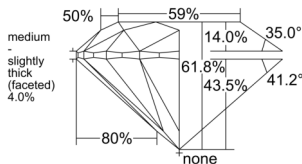

GIA®

FACSIMILE

GIA REPORT 2557364631

Verify this report at GIA.edu

GIA NATURAL DIAMOND DOSSIER®

May 29, 2026
GIA Report Number 2557364631
Shape and Cutting Style ..... Round Brilliant
Measurements ..... 4.94 - 4.96 x 3.06 mm

GRADING RESULTS

Carat Weight ..... 0.46 carat
Color Grade ..... J
Clarity Grade VVS1
Cut Grade ..... Excellent

ADDITIONAL GRADING INFORMATION

Polish ..... Excellent
Symmetry ..... Excellent
Fluorescence ..... None
Clarity Characteristics ..... Pinpoint, Cloud, Feather
Inscription(s): GIA 2557364631

PROPORTIONS

Profile to actual proportions

GRADING SCALES

GIA COLOR SCALE	GIA CLARITY SCALE	GIA CUT SCALE	
D	FLAWLESS	EXCELLENT	
E	INTERNALLY FLAWLESS		
F		VVS₁	VERY GOOD
G	VVS₂		
H	VS₁	GOOD	
I	VS₂		
J	SI₁	FAIR	
K	SI₂		
L	I₁	POOR	
M			
N			
O	I₂		
P			
Q			
R	I₃		
S			
T			
U			
V			
W			
X			
Y			
Z