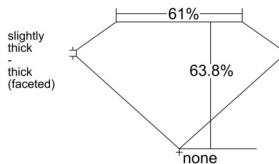

GIA®

FACSIMILE

GIA REPORT 2557364687

Verify this report at GIA.edu

GIA NATURAL DIAMOND DOSSIER®

May 28, 2026
GIA Report Number 2557364687
Shape and Cutting Style ..... Pear Brilliant
Measurements ..... 6.77 x 4.43 x 2.83 mm

GRADING RESULTS

Carat Weight ..... 0.51 carat
Color Grade ..... D
Clarity Grade VS1

ADDITIONAL GRADING INFORMATION

Polish ..... Excellent
Symmetry ..... Excellent
Fluorescence ..... None
Clarity Characteristics ..... Crystal, Feather, Pinpoint
Inscription(s): GIA 2557364687

PROPORTIONS

Profile not to actual proportions

GRADING SCALES

GIA COLOR SCALE		GIA CLARITY SCALE			
COLORLESS	D	VERY VERY SLIGHTLY INCLUDED	FLAWLESS		
	E		INTERNALLY FLAWLESS		
	F	VERY SLIGHTLY INCLUDED	VVS₁		
	G		VVS₂		
	H		VS₁		
	NEAR COLORLESS	I	SLIGHTLY INCLUDED	VS₂	
		J		SI₁	
		FAINT	K	INCLUDED	SI₂
			L		I₁
			M		I₂
VERT LIGHT	N	INCLUDED	I₃		
	O				
	P				
	Q				
	R				
LIGHT	S				
	T				
	U				
	V				
	W				
X					
Y					
Z