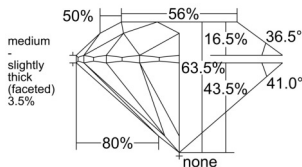

GIA®

FACSIMILE

GIA REPORT 2557366114

Verify this report at GIA.edu

GIA NATURAL DIAMOND DOSSIER®

May 27, 2026
GIA Report Number 2557366114
Shape and Cutting Style ..... Round Brilliant
Measurements ..... 6.08 - 6.14 x 3.88 mm

GRADING RESULTS

Carat Weight ..... 0.90 carat
Color Grade ..... G
Clarity Grade S11
Cut Grade ..... Excellent

ADDITIONAL GRADING INFORMATION

Polish ..... Excellent
Symmetry ..... Excellent
Fluorescence ..... None
Clarity Characteristics ..... Cloud, Crystal, Feather
Inscription(s): GIA 2557366114

PROPORTIONS

GRADING SCALES

GIA COLOR SCALE

COLORED	D
	E
	F
	G
	H
	I
	J
NEAR COLORLESS	K
	L
FAIN	M
	N
	O
	P
VERY LIGHT	Q
	R
	S
	T
	U
	V
	W
	X
	Y
LIGHT	Z

GIA CLARITY SCALE

FLAWLESS	INTERNAL FLAWLESS	
		FLAWLESS
VERY VERY SLIGHTLY INCLUDED	VVS₁	
	VVS₂	
VERY SLIGHTLY INCLUDED	VS₁	
	VS₂	
SLIGHTLY INCLUDED	SI₁	
	SI₂	
INCLUDED	I₁	
	I₂	
	I₃	

GIA CUT SCALE

EXCELLENT
VERY GOOD
GOOD
FAIR
POOR