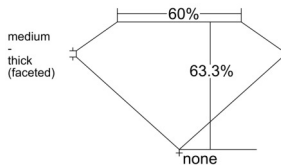

GIA®

FACSIMILE

GIA REPORT 2557367606

Verify this report at GIA.edu

GIA NATURAL DIAMOND DOSSIER®

May 28, 2026
GIA Report Number 2557367606
Shape and Cutting Style ..... Pear Brilliant
Measurements ..... 7.86 x 4.96 x 3.14 mm

GRADING RESULTS

Carat Weight ..... 0.73 carat
Color Grade ..... G
Clarity Grade VS1

ADDITIONAL GRADING INFORMATION

Polish ..... Excellent
Symmetry ..... Excellent
Fluorescence ..... Faint
Clarity Characteristics ..... Crystal, Needle, Pinpoint
Inscription(s): GIA 2557367606

PROPORTIONS

Profile not to actual proportions

GRADING SCALES

GIA COLOR SCALE		GIA CLARITY SCALE			
COLORLESS	D	VERY VERY SLIGHTLY INCLUDED	FLAWLESS		
	E		INTERNALLY FLAWLESS		
	F	VERY SLIGHTLY INCLUDED	VVS₁		
	G		VVS₂		
	H		VS₁		
	NEAR COLORLESS	I	SLIGHTLY INCLUDED	VS₂	
		J		SI₁	
		FAINT	K	INCLUDED	SI₂
			L		I₁
			M		I₂
VERTICALLY LIGHT	N	LIGHT	I₃		
	O				
	P				
	Q				
	R