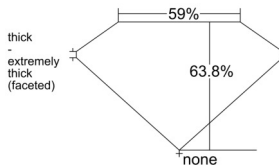

GIA®

FACSIMILE

GIA REPORT 2557369696

Verify this report at GIA.edu

GIA NATURAL DIAMOND DOSSIER®

June 01, 2026
GIA Report Number 2557369696
Shape and Cutting Style ..... Heart Brilliant
Measurements ..... 5.20 x 5.94 x 3.80 mm

GRADING RESULTS

Carat Weight ..... 0.71 carat
Color Grade ..... H
Clarity Grade VS1

ADDITIONAL GRADING INFORMATION

Polish ..... Excellent
Symmetry ..... Excellent
Fluorescence ..... None
Clarity Characteristics..... Crystal, Feather, Needle, Pinpoint
Inscription(s): GIA 2557369696

PROPORTIONS

Profile not to actual proportions

GRADING SCALES

GIA COLOR SCALE		GIA CLARITY SCALE	
COLORLESS	D	VERY VERY SLIGHTLY INCLUDED	FLAWLESS
	E		INTERNALLY FLAWLESS
	F		VVS₁
	G		VVS₂
	H		VS₁
	I		VS₂
	J		SI₁
	K		SI₂
	L		I₁
	M		I₂
NEAR COLORLESS	N	SLIGHTLY INCLUDED	I₃
	O		
	P		
	Q		
FAINT	R		
	S		
	T		
	U		
VERT LIGHT	V		
	W		
	X		
	Y		
LIGHT	Z