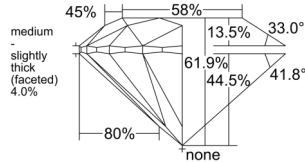

GIA®

FACSIMILE

GIA REPORT 2557373206

Verify this report at GIA.edu

GIA NATURAL DIAMOND DOSSIER®

May 30, 2026
GIA Report Number 2557373206
Shape and Cutting Style ..... Round Brilliant
Measurements ..... 4.82 - 4.85 x 2.99 mm

GRADING RESULTS

Carat Weight ..... 0.42 carat
Color Grade ..... K
Clarity Grade VVS1
Cut Grade ..... Excellent

ADDITIONAL GRADING INFORMATION

Polish ..... Excellent
Symmetry ..... Excellent
Fluorescence ..... None
Clarity Characteristics ..... Cloud, Feather
Inscription(s): GIA 2557373206

PROPORTIONS

Profile to actual proportions

GRADING SCALES

GIA COLOR SCALE	GIA CLARITY SCALE	GIA CUT SCALE	
D	FLAWLESS	EXCELLENT	
E	INTERNALLY FLAWLESS		
F		VVS₁	VERY GOOD
G	VVS₂		
H	VS₁	GOOD	
I	VS₂		
J	SI₁	FAIR	
K	SI₂		
L	I₁	POOR	
M			
N			
O	I₂		
P			
Q			
R	I₃		
S			
T			
U			
V			
W			
X			
Y			
Z