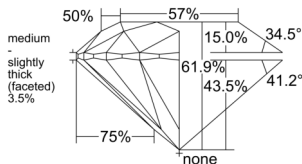

GIA®

FACSIMILE

GIA NATURAL DIAMOND DOSSIER®

May 30, 2026
GIA Report Number 2557373504
Shape and Cutting Style ..... Round Brilliant
Measurements ..... 4.32 - 4.34 x 2.68 mm

GRADING RESULTS

Carat Weight ..... 0.31 carat
Color Grade ..... K
Clarity Grade VS1
Cut Grade ..... Excellent

ADDITIONAL GRADING INFORMATION

Polish ..... Excellent
Symmetry ..... Excellent
Fluorescence ..... Faint
Clarity Characteristics ..... Crystal, Pinpoint
Inscription(s): GIA 2557373504

GIA REPORT 2557373504

Verify this report at GIA.edu

PROPORTIONS

Profile to actual proportions