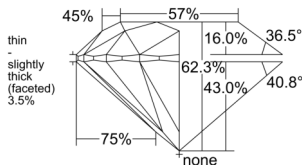

GIA®

FACSIMILE

GIA REPORT 2557376280

Verify this report at GIA.edu

GIA NATURAL DIAMOND DOSSIER®

May 28, 2026
GIA Report Number 2557376280
Shape and Cutting Style ..... Round Brilliant
Measurements ..... 4.88 - 4.91 x 3.05 mm

GRADING RESULTS

Carat Weight ..... 0.45 carat
Color Grade ..... F
Clarity Grade VS1
Cut Grade ..... Excellent

ADDITIONAL GRADING INFORMATION

Polish ..... Excellent
Symmetry ..... Excellent
Fluorescence ..... None
Clarity Characteristics ..... Feather, Pinpoint
Inscription(s): GIA 2557376280

PROPORTIONS

GRADING SCALES

GIA COLOR SCALE	GIA CLARITY SCALE	GIA CUT SCALE
COLOURLESS	FLAWLESS	EXCELLENT
D	INTERNALLY FLAWLESS	
E	VVS₁	VERY GOOD
F		
G	VS₁	GOOD
H		
I	SI₁	FAIR
J		
K	I₁	POOR
L		
M	I₂	
N		
O	I₃	
P		
Q		
R		
S		
T		
U		
V		
W		
X		
Y		
Z