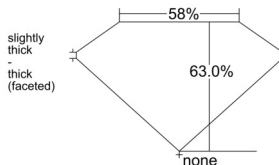

GIA®

FACSIMILE

GIA REPORT 2557379943

Verify this report at GIA.edu

GIA NATURAL DIAMOND DOSSIER®

May 28, 2026
GIA Report Number 2557379943
Shape and Cutting Style ..... Oval Brilliant
Measurements ..... 8.21 x 4.79 x 3.01 mm

GRADING RESULTS

Carat Weight ..... 0.76 carat
Color Grade ..... E
Clarity Grade VVS1

ADDITIONAL GRADING INFORMATION

Polish ..... Excellent
Symmetry ..... Excellent
Fluorescence ..... None
Clarity Characteristics ..... Feather

Inscription(s): GIA 2557379943, MOVÁL®

PROPORTIONS

Profile not to actual proportions

GRADING SCALES

GIA COLOR SCALE		GIA CLARITY SCALE			
COLORLESS	D	VERY VERY SLIGHTLY INCLUDED	FLAWLESS		
	E		INTERNALLY FLAWLESS		
	F	VERY SLIGHTLY INCLUDED	VVS₁		
	G		VVS₂		
	H		VS₁		
	NEAR COLORLESS	I	SLIGHTLY INCLUDED	VS₂	
		J		SI₁	
		FAINT	K	INCLUDED	SI₂
			L		I₁
			M		I₂
VERT LIGHT	N	NOT GRADED	I₃		
	O				
	P				
	Q				
LIGHT	R				
	S				
	T				
	U				
	V				
	W				
	X				
Y					
Z