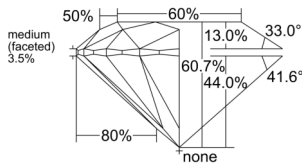

GIA®

FACSIMILE

GIA REPORT 2557382176

Verify this report at GIA.edu

GIA NATURAL DIAMOND DOSSIER®

May 30, 2026
GIA Report Number 2557382176
Shape and Cutting Style ..... Round Brilliant
Measurements ..... 4.41 - 4.42 x 2.68 mm

GRADING RESULTS

Carat Weight ..... 0.31 carat
Color Grade ..... K
Clarity Grade VVS1
Cut Grade ..... Excellent

ADDITIONAL GRADING INFORMATION

Polish ..... Excellent
Symmetry ..... Excellent
Fluorescence ..... None
Clarity Characteristics ..... Feather, Cavity
Inscription(s): GIA 2557382176

PROPORTIONS

Profile to actual proportions

GRADING SCALES

GIA COLOR SCALE	GIA CLARITY SCALE	GIA CUT SCALE	
D	FLAWLESS	EXCELLENT	
E	INTERNALLY FLAWLESS		
F		VVS₁	VERY GOOD
G	VVS₂		
H	VS₁	GOOD	
I	VS₂		
J	SI₁	FAIR	
K	SI₂		
L	I₁	POOR	
M	I₂		
N	I₃		
O			
P			
Q			
R			
S			
T			
U			
V			
W			
X			
Y			
Z