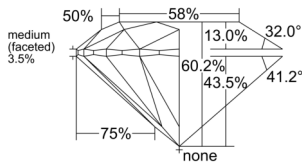

GIA®

FACSIMILE

GIA REPORT 2557382741

Verify this report at GIA.edu

GIA NATURAL DIAMOND DOSSIER®

May 30, 2026
GIA Report Number 2557382741
Shape and Cutting Style ..... Round Brilliant
Measurements ..... 4.39 - 4.42 x 2.65 mm

GRADING RESULTS

Carat Weight ..... 0.31 carat
Color Grade ..... J
Clarity Grade VVS1
Cut Grade ..... Excellent

ADDITIONAL GRADING INFORMATION

Polish ..... Excellent
Symmetry ..... Excellent
Fluorescence ..... None
Clarity Characteristics ..... Pinpoint, Feather
Inscription(s): GIA 2557382741

PROPORTIONS

Profile to actual proportions

GRADING SCALES

GIA COLOR SCALE	GIA CLARITY SCALE	GIA CUT SCALE	
D	FLAWLESS	EXCELLENT	
E	INTERNALLY FLAWLESS		
F		VVS₁	VERY GOOD
G	VVS₂		
H	VS₁	GOOD	
I	VS₂		
J	SI₁	FAIR	
K	SI₂		
L	I₁	POOR	
M			
N			
O	I₂		
P			
Q			
R	I₃		
S			
T			
U			
V			
W			
X			
Y			
Z