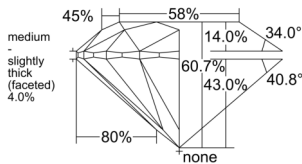

GIA®

FACSIMILE

GIA REPORT 2557385865

Verify this report at GIA.edu

GIA NATURAL DIAMOND DOSSIER®

May 30, 2026
GIA Report Number 2557385865
Shape and Cutting Style ..... Round Brilliant
Measurements ..... 3.69 - 3.71 x 2.25 mm

GRADING RESULTS

Carat Weight ..... 0.19 carat
Color Grade ..... D
Clarity Grade VVS2
Cut Grade ..... Excellent

ADDITIONAL GRADING INFORMATION

Polish ..... Excellent
Symmetry ..... Excellent
Fluorescence ..... None
Clarity Characteristics..... Feather, Pinpoint, Internal Graining
Inscription(s): GIA 2557385865

PROPORTIONS

GRADING SCALES

GIA COLOR SCALE

COLORLESS	D
	E
	F
	G
	H
	I
	J
NEAR COLORLESS	K
	L
FAIN	M
	N
	O
	P
	Q
VERY LIGHT	R
	S
	T
	U
	V
	W
	X
	Y
LIGHT	Z

GIA CLARITY SCALE