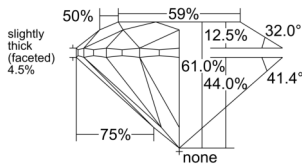

GIA®

FACSIMILE

GIA REPORT 2557387380

Verify this report at GIA.edu

GIA NATURAL DIAMOND DOSSIER®

May 29, 2026
GIA Report Number 2557387380
Shape and Cutting Style ..... Round Brilliant
Measurements ..... 5.44 - 5.47 x 3.33 mm

GRADING RESULTS

Carat Weight ..... 0.61 carat
Color Grade ..... E
Clarity Grade S11
Cut Grade ..... Excellent

ADDITIONAL GRADING INFORMATION

Polish ..... Excellent
Symmetry ..... Excellent
Fluorescence ..... Strong Blue
Clarity Characteristics ..... Crystal, Cloud
Inscription(s): GIA 2557387380

PROPORTIONS

Profile to actual proportions

GRADING SCALES

GIA COLOR SCALE	GIA CLARITY SCALE	GIA CUT SCALE	
D	FLAWLESS	EXCELLENT	
E	INTERNALLY FLAWLESS		
F		VVS₁	VERY GOOD
G	VVS₂		
H	VS₁	GOOD	
I	VS₂		
J	S1₁	FAIR	
K	S1₂		
L	I₁	POOR	
M	I₂		
N	I₃		
O			
P			
Q			
R			
S			
T			
U			
V			
W			
X			
Y			
Z