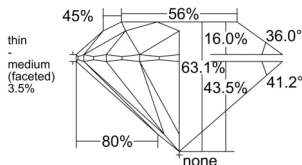

GIA®

FACSIMILE

GIA REPORT 2557394713

Verify this report at GIA.edu

GIA NATURAL DIAMOND DOSSIER®

June 01, 2026
GIA Report Number 2557394713
Shape and Cutting Style ..... Round Brilliant
Measurements ..... 4.66 - 4.73 x 2.96 mm

GRADING RESULTS

Carat Weight ..... 0.40 carat
Color Grade ..... E
Clarity Grade VS1
Cut Grade ..... Excellent

ADDITIONAL GRADING INFORMATION

Polish ..... Excellent
Symmetry ..... Very Good
Fluorescence ..... None
Clarity Characteristics..... Crystal, Feather, Pinpoint
Inscription(s): GIA 2557394713

PROPORTIONS

GRADING SCALES

GIA COLOR SCALE	GIA CLARITY SCALE	GIA CUT SCALE	
D	FLAWLESS	EXCELLENT	
E	INTERNALLY FLAWLESS		
F		VVS₁	VERY GOOD
G	VVS₂		
H	VS₁	GOOD	
I	VS₂		
J	SI₁	FAIR	
K	SI₂		
L	I₁	POOR	
M	I₂		
N	I₃		
O			
P			
Q			
R			
S			
T			
U			
V			
W			
X			
Y			
Z