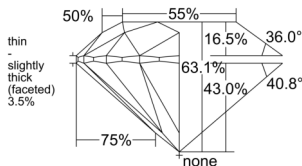

GIA®

FACSIMILE

GIA REPORT 2557396528

Verify this report at GIA.edu

GIA NATURAL DIAMOND DOSSIER®

June 01, 2026
GIA Report Number 2557396528
Shape and Cutting Style ..... Round Brilliant
Measurements ..... 4.66 - 4.69 x 2.95 mm

GRADING RESULTS

Carat Weight ..... 0.40 carat
Color Grade I
Clarity Grade S11
Cut Grade ..... Excellent

ADDITIONAL GRADING INFORMATION

Polish ..... Excellent
Symmetry ..... Excellent
Fluorescence ..... None
Clarity Characteristics..... Crystal, Cloud, Feather
Inspection(s): GIA 2557396528

PROPORTIONS

GRADING SCALES

GIA COLOR SCALE

COLOREDNESS	D
	E
	F
	G
	H
	I
	J
NEAR COLORLESS	K
	L
Faint	M
	N
	O
	P
Very Light	Q
	R
	S
	T
	U
	V
Light	W
	X
	Y
	Z

GIA CLARITY SCALE

FLAWLESS	INTERNAL FLAWLESS	
		FLAWLESS
VERY VERY SLIGHTLY INCLUDED	VVS₁	
	VVS₂	
VERY SLIGHTLY INCLUDED	VS₁	
	VS₂	
SLIGHTLY INCLUDED	SI₁	
	SI₂	
INCLUDED	I₁	
	I₂	
	I₃	

GIA CUT SCALE

EXCELLENT	
	VERY GOOD
GOOD	
FAIR	
POOR