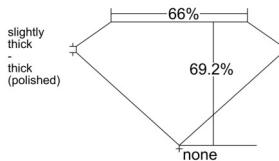

GIA®

FACSIMILE

GIA REPORT 2557397738

Verify this report at GIA.edu

GIA NATURAL DIAMOND DOSSIER®

June 02, 2026
GIA Report Number 2557397738
Shape and Cutting Style ..... Emerald Cut
Measurements ..... 5.89 x 4.18 x 2.89 mm

GRADING RESULTS

Carat Weight ..... 0.70 carat
Color Grade ..... D
Clarity Grade VS2

ADDITIONAL GRADING INFORMATION

Polish ..... Excellent
Symmetry ..... Excellent
Fluorescence ..... None
Clarity Characteristics ..... Crystal
Inscription(s): GIA 2557397738

PROPORTIONS

Profile not to actual proportions

GRADING SCALES

GIA COLOR SCALE		GIA CLARITY SCALE			
COLORLESS	D	VERY VERY SLIGHTLY INCLUDED	FLAWLESS		
	E		INTERNALLY FLAWLESS		
	F	VERY SLIGHTLY INCLUDED	VS₁		
	G		VS₂		
	H		VS₁		
	NEAR COLORLESS	I	SLIGHTLY INCLUDED	SI₁	
		J		SI₂	
		FAINT	K	INCLUDED	I₁
			L		I₂
			M		I₃
VERT LIGHT	N				
	O				
	P				
	Q				
	R				
	S				
	T				
LIGHT	U				
	V				
	W				
	X				
Y					
Z