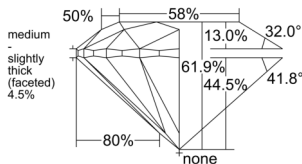

GIA®

FACSIMILE

GIA REPORT 2557400190

Verify this report at GIA.edu

GIA NATURAL DIAMOND DOSSIER®

June 02, 2026
GIA Report Number 2557400190
Shape and Cutting Style ..... Round Brilliant
Measurements ..... 5.08 - 5.13 x 3.16 mm

GRADING RESULTS

Carat Weight ..... 0.50 carat
Color Grade ..... G
Clarity Grade VS1
Cut Grade ..... Excellent

ADDITIONAL GRADING INFORMATION

Polish ..... Excellent
Symmetry ..... Excellent
Fluorescence ..... None
Clarity Characteristics ..... Feather, Cloud, Pinpoint
Inscription(s): GIA 2557400190

PROPORTIONS

Profile to actual proportions