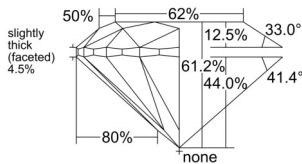

GIA®

FACSIMILE

GIA REPORT 2557401476

Verify this report at GIA.edu

GIA NATURAL DIAMOND DOSSIER®

June 02, 2026
GIA Report Number 2557401476
Shape and Cutting Style ..... Round Brilliant
Measurements ..... 4.70 - 4.73 x 2.88 mm

GRADING RESULTS

Carat Weight ..... 0.40 carat
Color Grade ..... G
Clarity Grade VS1
Cut Grade ..... Excellent

ADDITIONAL GRADING INFORMATION

Polish ..... Excellent
Symmetry ..... Excellent
Fluorescence ..... None
Clarity Characteristics ..... Cloud
Inscription(s): GIA 2557401476

PROPORTIONS

Profile to actual proportions