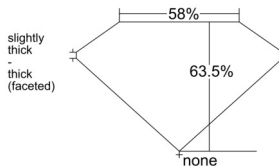

GIA®

FACSIMILE

GIA REPORT 2557408013

Verify this report at GIA.edu

GIA NATURAL DIAMOND DOSSIER®

June 02, 2026
GIA Report Number 2557408013
Shape and Cutting Style ..... Oval Brilliant
Measurements ..... 6.42 x 4.52 x 2.87 mm

GRADING RESULTS

Carat Weight ..... 0.53 carat
Color Grade ..... E
Clarity Grade VVS1

ADDITIONAL GRADING INFORMATION

Polish ..... Excellent
Symmetry ..... Good
Fluorescence ..... Medium Blue
Clarity Characteristics ..... Pinpoint, Feather
Inscription(s): GIA 2557408013

PROPORTIONS

Profile not to actual proportions

GRADING SCALES

GIA COLOR SCALE		GIA CLARITY SCALE	
COLORLESS	D	VERY VERY SLIGHTLY INCLUDED	FLAWLESS
	E		INTERNALLY FLAWLESS
	F		VVS₁
	G		VVS₂
	H		VS₁
	I		VS₂
	J		SI₁
	K		SI₂
	L		I₁
	M		I₂
NEAR COLORLESS	N	SLIGHTLY INCLUDED	I₃
	O		
	P		
	Q		
FAINT	R		
	S		
	T		
	U		
VERT LIGHT	V		
	W		
	X		
	Y		
LIGHT	Z