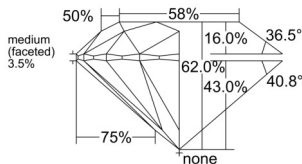

GIA®

FACSIMILE

GIA REPORT 2557410068

Verify this report at GIA.edu

GIA NATURAL DIAMOND DOSSIER®

June 03, 2026
GIA Report Number 2557410068
Shape and Cutting Style ..... Round Brilliant
Measurements ..... 5.08 - 5.12 x 3.16 mm

GRADING RESULTS

Carat Weight ..... 0.51 carat
Color Grade ..... G
Clarity Grade S11
Cut Grade ..... Excellent

ADDITIONAL GRADING INFORMATION

Polish ..... Excellent
Symmetry ..... Excellent
Fluorescence ..... None
Clarity Characteristics ..... Crystal, Cloud, Feather
Inscription(s): GIA 2557410068

PROPORTIONS

Profile to actual proportions

GRADING SCALES

GIA COLOR SCALE

COLOREDNESS	D
	E
	F
	G
	H
	I
	J
NEAR COLORLESS	K
	L
Faint	M
	N
	O
	P
	Q
	R
	S
	T
	U
	V
	W
	X
	Y
Light	Z

GIA CLARITY SCALE

VERY VERY SLIGHTLY INCLUDED	FLAWLESS
	INTERNALLY FLAWLESS
VERY SLIGHTLY INCLUDED	VVS₁
	VVS₂
SLIGHTLY INCLUDED	VS₁
	VS₂
INCLUDED	I₁
	I₂
	I₃

GIA CUT SCALE

EXCELLENT
VERY GOOD
GOOD
FAIR
POOR