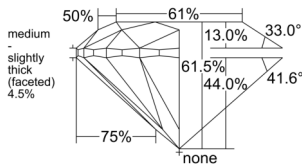

GIA®

FACSIMILE

GIA REPORT 2557411144

Verify this report at GIA.edu

GIA NATURAL DIAMOND DOSSIER®

June 04, 2026
GIA Report Number 2557411144
Shape and Cutting Style ..... Round Brilliant
Measurements ..... 4.72 - 4.73 x 2.91 mm

GRADING RESULTS

Carat Weight ..... 0.40 carat
Color Grade ..... K
Clarity Grade VVS2
Cut Grade ..... Excellent

ADDITIONAL GRADING INFORMATION

Polish ..... Excellent
Symmetry ..... Excellent
Fluorescence ..... Faint
Clarity Characteristics ..... Feather, Pinpoint
Inscription(s): GIA 2557411144

PROPORTIONS

Profile to actual proportions

GRADING SCALES

GIA COLOR SCALE	GIA CLARITY SCALE	GIA CUT SCALE
COLOURLESS	FLAWLESS	EXCELLENT
D	INTERNALLY FLAWLESS	
E	VVS₁	VERY GOOD
F		
G	VVS₂	GOOD
H		
I	VS₁	FAIR
J		
K	VS₂	POOR
L		
M	SI₁	
N	SI₂	
O	I₁	
P	I₂	
Q	I₃	
R		
S		
T		
U		
V		
W		
X		
Y		
Z