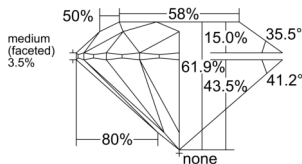

GIA®

FACSIMILE

GIA REPORT 2557411586

Verify this report at GIA.edu

GIA NATURAL DIAMOND DOSSIER®

June 04, 2026
GIA Report Number 2557411586
Shape and Cutting Style ..... Round Brilliant
Measurements ..... 4.28 - 4.31 x 2.66 mm

GRADING RESULTS

Carat Weight ..... 0.30 carat
Color Grade ..... K
Clarity Grade VS1
Cut Grade ..... Excellent

ADDITIONAL GRADING INFORMATION

Polish ..... Excellent
Symmetry ..... Excellent
Fluorescence ..... None
Clarity Characteristics..... Feather, Pinpoint, Needle, Cloud
Inscription(s): GIA 2557411586

PROPORTIONS

Profile to actual proportions

GRADING SCALES

GIA COLOR SCALE	GIA CLARITY SCALE	GIA CUT SCALE	
D	FLAWLESS	EXCELLENT	
E	INTERNALLY FLAWLESS		
F		VVS₁	VERY GOOD
G	VVS₂		
H	VS₁	GOOD	
I	VS₂		
J	SI₁	FAIR	
K	SI₂		
L	I₁	POOR	
M	I₂		
N	I₃		
O			
P			
Q			
R			
S			
T			
U			
V			
W			
X			
Y			
Z