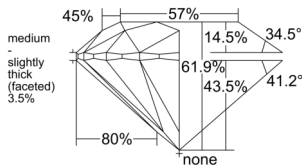

GIA®

FACSIMILE

GIA REPORT 2557412230

Verify this report at GIA.edu

GIA NATURAL DIAMOND DOSSIER®

June 03, 2026
GIA Report Number 2557412230
Shape and Cutting Style ..... Round Brilliant
Measurements ..... 5.33 - 5.36 x 3.31 mm

GRADING RESULTS

Carat Weight ..... 0.58 carat
Color Grade ..... H
Clarity Grade VS1
Cut Grade ..... Excellent

ADDITIONAL GRADING INFORMATION

Polish ..... Excellent
Symmetry ..... Excellent
Fluorescence ..... Medium Blue
Clarity Characteristics ..... Crystal, Pinpoint
Inscription(s): GIA 2557412230

PROPORTIONS

Profile to actual proportions