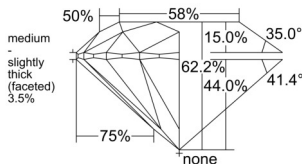

GIA®

FACSIMILE

GIA REPORT 2557412476

Verify this report at GIA.edu

GIA NATURAL DIAMOND DOSSIER®

June 03, 2026
GIA Report Number 2557412476
Shape and Cutting Style ..... Round Brilliant
Measurements ..... 5.68 - 5.71 x 3.54 mm

GRADING RESULTS

Carat Weight ..... 0.70 carat
Color Grade ..... H
Clarity Grade VS1
Cut Grade ..... Excellent

ADDITIONAL GRADING INFORMATION

Polish ..... Excellent
Symmetry ..... Excellent
Fluorescence ..... None
Clarity Characteristics..... Feather, Indented Natural, Pinpoint
Inscription(s): GIA 2557412476

PROPORTIONS

Profile to actual proportions

GRADING SCALES

GIA COLOR SCALE	GIA CLARITY SCALE	GIA CUT SCALE	
D	FLAWLESS	EXCELLENT	
E	INTERNALLY FLAWLESS		
F		VVS₁	VERY GOOD
G	VVS₂		
H	VS₁	GOOD	
I	VS₂		
J	SI₁	FAIR	
K	SI₂		
L	I₁	POOR	
M	I₂		
N	I₃		
O			
P			
Q			
R			
S			
T			
U			
V			
W			
X			
Y			
Z