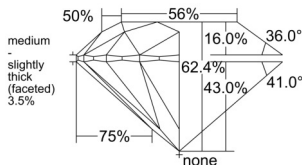

GIA®

FACSIMILE

GIA REPORT 2557425823

Verify this report at GIA.edu

GIA NATURAL DIAMOND DOSSIER®

June 04, 2026
GIA Report Number 2557425823
Shape and Cutting Style ..... Round Brilliant
Measurements ..... 4.69 - 4.71 x 2.93 mm

GRADING RESULTS

Carat Weight ..... 0.40 carat
Color Grade ..... F
Clarity Grade S11
Cut Grade ..... Excellent

ADDITIONAL GRADING INFORMATION

Polish ..... Excellent
Symmetry ..... Excellent
Fluorescence ..... None
Clarity Characteristics ..... Crystal
Inscription(s): GIA 2557425823

PROPORTIONS

Profile to actual proportions

GRADING SCALES

GIA COLOR SCALE

COLORESS	D
	E
	F
	G
	H
	I
	J
NEAR COLORESS	K
	L
FAIN	M
	N
	O
	P
VERY LIGHT	Q
	R
	S
	T
	U
	V
	W
	X
	Y
LIGHT	Z

GIA CLARITY SCALE

FLAWLESS	VERY VERY SLIGHTLY INCLUDED	VS₁	VS₂	S1₁	S1₂	I₁	I₂	I₃			
									VERY SLIGHTLY INCLUDED	SLIGHTLY INCLUDED	INCLUDED

GIA CUT SCALE

EXCELLENT
VERY GOOD
GOOD
FAIR
POOR