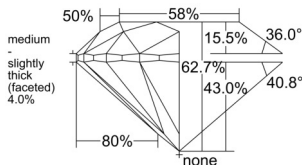

GIA®

FACSIMILE

GIA REPORT 2557426321

Verify this report at GIA.edu

GIA NATURAL DIAMOND DOSSIER®

June 08, 2026
GIA Report Number 2557426321
Shape and Cutting Style ..... Round Brilliant
Measurements ..... 4.66 - 4.69 x 2.93 mm

GRADING RESULTS

Carat Weight ..... 0.40 carat
Color Grade ..... J
Clarity Grade VS1
Cut Grade ..... Excellent

ADDITIONAL GRADING INFORMATION

Polish ..... Excellent
Symmetry ..... Excellent
Fluorescence ..... Faint
Clarity Characteristics..... Crystal, Needle, Pinpoint
Inscription(s): GIA 2557426321

PROPORTIONS

GRADING SCALES

GIA COLOR SCALE

COLORLESS	D
	E
	F
	G
	H
	I
	J
NEAR COLORLESS	K
	L
	M
FAIN	N
	O
	P
	Q
VERY LIGHT	R
	S
	T
	U
	V
	W
	X
	Y
LIGHT	Z

GIA CLARITY SCALE

FLAWLESS	INTERNAL FLAWLESS	
		FLAWLESS
VERY VERY SLIGHTLY INCLUDED	VVS₁	
	VVS₂	
VERY SLIGHTLY INCLUDED	VS₁	
	VS₂	
SLIGHTLY INCLUDED	SI₁	
	SI₂	
INCLUDED	I₁	
	I₂	
	I₃	

GIA CUT SCALE

EXCELLENT
VERY GOOD
GOOD
FAIR
POOR