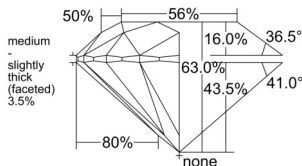

GIA®

FACSIMILE

GIA REPORT 2557428943

Verify this report at GIA.edu

GIA NATURAL DIAMOND DOSSIER®

June 04, 2026
GIA Report Number 2557428943
Shape and Cutting Style ..... Round Brilliant
Measurements ..... 4.67 - 4.71 x 2.96 mm

GRADING RESULTS

Carat Weight ..... 0.40 carat
Color Grade ..... F
Clarity Grade VVS1
Cut Grade ..... Excellent

ADDITIONAL GRADING INFORMATION

Polish ..... Excellent
Symmetry ..... Excellent
Fluorescence ..... None
Clarity Characteristics ..... Pinpoint, Feather
Inscription(s): GIA 2557428943

PROPORTIONS

GRADING SCALES

GIA COLOR SCALE

COLORLESS	D
	E
	F
	G
	H
	I
	J
NEAR COLORLESS	K
	L
Faint	M
	N
	O
	P
	Q
	R
	S
	T
	U
	V
	W
	X
	Y
Light	Z

GIA CLARITY SCALE

FLAWLESS	INTERNAL FLAWLESS	
		FLAWLESS
VERY VERY SLIGHTLY INCLUDED	VVS₁	
	VVS₂	
VERY SLIGHTLY INCLUDED	VS₁	
	VS₂	
SLIGHTLY INCLUDED	SI₁	
	SI₂	
INCLUDED	I₁	
	I₂	
	I₃	

GIA CUT SCALE

EXCELLENT
VERY GOOD
GOOD
FAIR
POOR