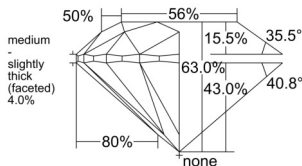

GIA®

FACSIMILE

GIA REPORT 2557429842

Verify this report at GIA.edu

GIA NATURAL DIAMOND DOSSIER®

June 08, 2026
GIA Report Number 2557429842
Shape and Cutting Style ..... Round Brilliant
Measurements ..... 4.69 - 4.73 x 2.97 mm

GRADING RESULTS

Carat Weight ..... 0.41 carat
Color Grade ..... H
Clarity Grade VS2
Cut Grade ..... Excellent

ADDITIONAL GRADING INFORMATION

Polish ..... Excellent
Symmetry ..... Excellent
Fluorescence ..... None
Clarity Characteristics ..... Feather, Crystal
Inscription(s): GIA 2557429842

PROPORTIONS

GRADING SCALES

GIA COLOR SCALE	GIA CLARITY SCALE	GIA CUT SCALE	
D	FLAWLESS	EXCELLENT	
E	INTERNALLY FLAWLESS		
F		VVS₁	VERY GOOD
G	VVS₂		
H	VS₁	GOOD	
I	VS₂		
J	SI₁	FAIR	
K	SI₂		
L	I₁	POOR	
M	I₂		
N	I₃		
O			
P			
Q			
R			
S			
T			
U			
V			
W			
X			
Y			
Z