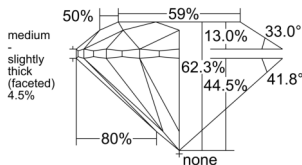

GIA®

FACSIMILE

GIA REPORT 2557429916

Verify this report at GIA.edu

GIA NATURAL DIAMOND DOSSIER®

June 05, 2026
GIA Report Number 2557429916
Shape and Cutting Style ..... Round Brilliant
Measurements ..... 4.27 - 4.31 x 2.67 mm

GRADING RESULTS

Carat Weight ..... 0.30 carat
Color Grade ..... D
Clarity Grade VS1
Cut Grade ..... Excellent

ADDITIONAL GRADING INFORMATION

Polish ..... Excellent
Symmetry ..... Excellent
Fluorescence ..... None
Clarity Characteristics..... Crystal, Pinpoint, Needle
Inscription(s): GIA 2557429916

PROPORTIONS

Profile to actual proportions

GRADING SCALES

GIA COLOR SCALE	GIA CLARITY SCALE	GIA CUT SCALE	
D	FLAWLESS	EXCELLENT	
E	INTERNALLY FLAWLESS		
F		VVS₁	VERY GOOD
G	VVS₂		
H	VS₁	GOOD	
I	VS₂		
J	SI₁	FAIR	
K	SI₂		
L	I₁	POOR	
M	I₂		
N	I₃		
O			
P			
Q			
R			
S			
T			
U			
V			
W			
X			
Y			
Z