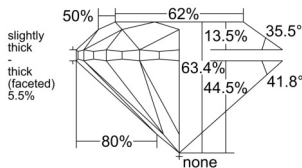

GIA®

FACSIMILE

GIA NATURAL DIAMOND DOSSIER®

June 05, 2026
GIA Report Number 2557430431
Shape and Cutting Style ..... Round Brilliant
Measurements ..... 4.61 - 4.64 x 2.94 mm

GRADING RESULTS

Carat Weight ..... 0.40 carat
Color Grade ..... G
Clarity Grade VS1
Cut Grade ..... Very Good

ADDITIONAL GRADING INFORMATION

Polish ..... Excellent
Symmetry ..... Excellent
Fluorescence ..... None
Clarity Characteristics ..... Cloud
Inscription(s): GIA 2557430431

GIA REPORT 2557430431

Verify this report at GIA.edu

PROPORTIONS

Profile to actual proportions