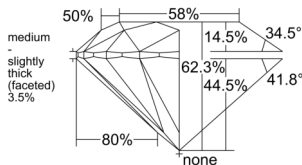

GIA®

FACSIMILE

GIA REPORT 2557434462

Verify this report at GIA.edu

GIA NATURAL DIAMOND DOSSIER®

June 05, 2026
GIA Report Number 2557434462
Shape and Cutting Style ..... Round Brilliant
Measurements ..... 4.71 - 4.75 x 2.95 mm

GRADING RESULTS

Carat Weight ..... 0.40 carat
Color Grade ..... F
Clarity Grade VS1
Cut Grade ..... Excellent

ADDITIONAL GRADING INFORMATION

Polish ..... Excellent
Symmetry ..... Excellent
Fluorescence ..... None
Clarity Characteristics ..... Cloud, Crystal, Feather
Inscription(s): GIA 2557434462

PROPORTIONS

Profile to actual proportions