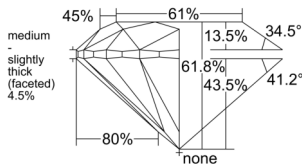

GIA®

FACSIMILE

GIA REPORT 2557440999

Verify this report at GIA.edu

GIA NATURAL DIAMOND DOSSIER®

June 09, 2026
GIA Report Number 2557440999
Shape and Cutting Style ..... Round Brilliant
Measurements ..... 4.68 - 4.71 x 2.90 mm

GRADING RESULTS

Carat Weight ..... 0.40 carat
Color Grade ..... F
Clarity Grade VS2
Cut Grade ..... Excellent

ADDITIONAL GRADING INFORMATION

Polish ..... Excellent
Symmetry ..... Excellent
Fluorescence ..... None
Clarity Characteristics..... Cloud, Feather, Indented Natural
Inscription(s): GIA 2557440999

PROPORTIONS

Profile to actual proportions