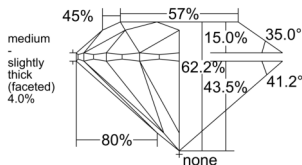

GIA®

FACSIMILE

GIA REPORT 2557441945

Verify this report at GIA.edu

GIA NATURAL DIAMOND DOSSIER®

June 08, 2026
GIA Report Number 2557441945
Shape and Cutting Style ..... Round Brilliant
Measurements ..... 4.30 - 4.32 x 2.68 mm

GRADING RESULTS

Carat Weight ..... 0.30 carat
Color Grade ..... F
Clarity Grade VS1
Cut Grade ..... Excellent

ADDITIONAL GRADING INFORMATION

Polish ..... Excellent
Symmetry ..... Excellent
Fluorescence ..... None
Clarity Characteristics ..... Feather, Cloud, Pinpoint
Inscription(s): GIA 2557441945

PROPORTIONS

Profile to actual proportions

GRADING SCALES

GIA COLOR SCALE	GIA CLARITY SCALE	GIA CUT SCALE
COLOURLESS	FLAWLESS	EXCELLENT
D	INTERNALLY FLAWLESS	
E	VVS₁	VERY GOOD
F		
G	VS₁	GOOD
H		
I	SI₁	FAIR
J		
K	I₁	POOR
L		
M	I₂	
N	I₃	
O		
P		
Q		
R		
S		
T		
U		
V		
W		
X		
Y		
Z