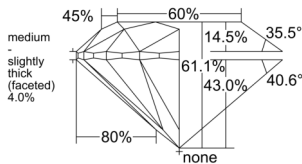

GIA®

FACSIMILE

GIA REPORT 2557442491

Verify this report at GIA.edu

GIA NATURAL DIAMOND DOSSIER®

June 08, 2026
GIA Report Number 2557442491
Shape and Cutting Style ..... Round Brilliant
Measurements ..... 6.17 - 6.19 x 3.78 mm

GRADING RESULTS

Carat Weight ..... 0.90 carat
Color Grade ..... J
Clarity Grade VS2
Cut Grade ..... Excellent

ADDITIONAL GRADING INFORMATION

Polish ..... Excellent
Symmetry ..... Excellent
Fluorescence ..... Faint
Clarity Characteristics ..... Crystal
Inscription(s): GIA 2557442491

PROPORTIONS

Profile to actual proportions